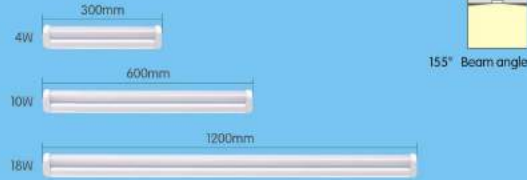

Light the future

SURYA SERIES

T5 LED TUBE

Material	PC							
Lifespan	15000 hours							
Voltage	100V-240V							
PF	≥0.5		≥0.9		≥0.9			
Power	4W	10W	18W					
Ra	≥70	≥80	≥70	≥80	≥70	≥80		
CCT	3000K	6500K	3000K	6500K	3000K	6500K		
Luminous flux	320lm	370lm	760lm	900lm	1440lm	1670lm