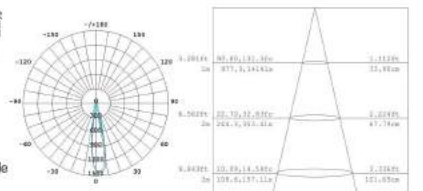

Material	Ceramic
Lamp Holder	MR16 GU10
Lifespan	25000 hours
Power	3.5W
Voltage	12V AC/DC
PF	> 0.5
Ra	> 80
CCT	2700K 3000K
Luminous flux	200lm 200lm