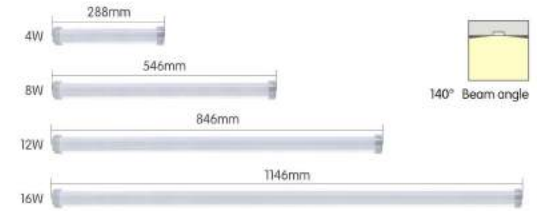

AURORA SERIES T5 LED TUBE