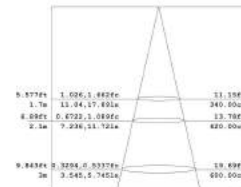

E26

Lifespan	25000 hours
Wattage	10W
Voltage	96-132 V/176-264V
PF	≥ 0.9
Ra	≥ 80
CCT	2700K 4000K 5000K
Luminous flux	800 lm 830 lm 850 lm
Power Equivalent Incandescent bulb	60W

280° Beam angle

8W

10W

INDOOR LIGHTING