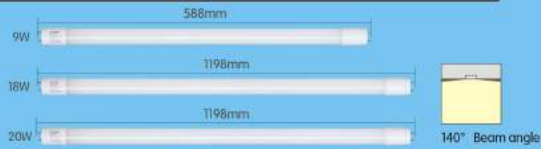

Light the future

DIANA SERIES T8 LED TUBE