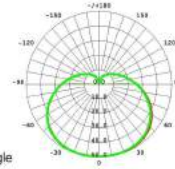

3W

Product Size
50mm

180° Beam angle

ORCHID SERIES LED BULB

5W

Product Size
55mm

180° Beam angle

7W