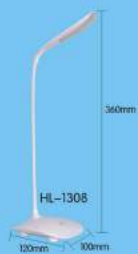

Light the future

LED TABLE LAMP