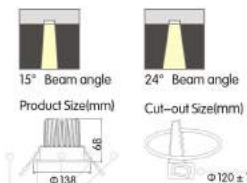

Power: 12W
CCT: 6500k, 4000k, 3000k
Luminous flux: 1080 $\pm$ 100 Lm, 1020 $\pm$ 100 Lm, 980 $\pm$ 100 Lm
PF: ≥ 0.7