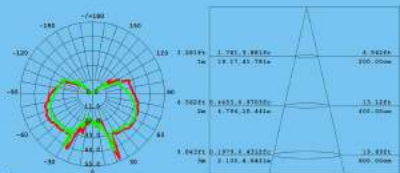

250° Beam angle