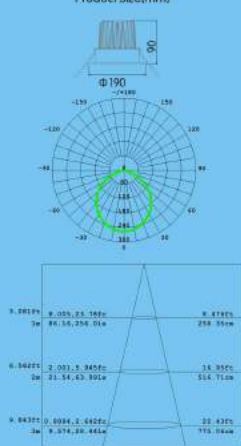

13W (6")
Product Size(mm)