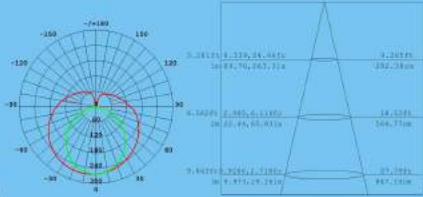

Material	PC					
Lamp Holder	G13					
Lifespan	15000 hours					
Voltage	100-264V					
PF	≥ 0.9					
Power	9W	18W	20W			
Ra	>80	>70	>80	>70	>80	>70
CCT	3000K	6500K	3000K	6500K	3000K	6500K
Luminous flux	660 lm	780 lm	1500 lm	1750 lm	1700 lm	2000 lm