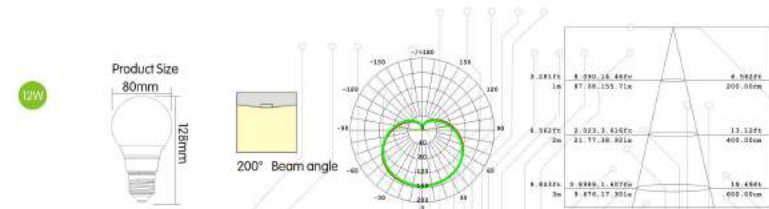

CARNATION SERIES LED BULB