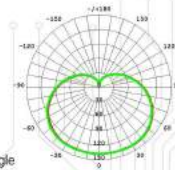

3W

Product Size
50mm

180° Beam angle

ORCHID SERIES LED BULB

5W

Product Size
55mm

180° Beam angle

7W

Product Size
60mm

220° Beam angle

9W

Product Size
60mm

220° Beam angle

12W

Product Size
72mm

230° Beam angle