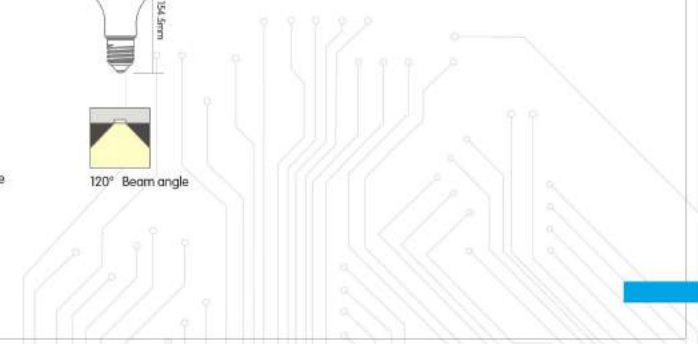

Material	Al & PC	
Lamp Holder	E26 (BR30)	E26(BR40)
Lifespan	25000 hours	
Dimmable	YES	
Voltage	96-132V	
PF	≥ 0.9	
Ra	> 80	
Power	10W	15W
CCT	2700K 5000K	2700K 5000K
Luminous flux	810lm 850lm	1100lm 1180lm