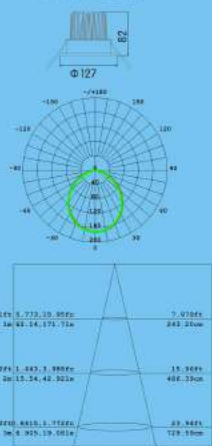

Material	Al & PC					
Color	White					
Light source	2835					
Lifespan	35000 hours					
Voltage	96-132V					
PF	>0.9					
Ra	>80					
Power	10W	13W	18W	10W	13W	18W
CCT	3000K 5000K	3000K 5000K	3000K 5000K	3000K 5000K	3000K 5000K	3000K 5000K
Luminous flux	585Lm 590Lm	845Lm 850Lm	1170Lm 1180Lm	585Lm 590Lm	845Lm 850Lm	1170Lm 1180Lm

10W (4")
Product Size(mm)