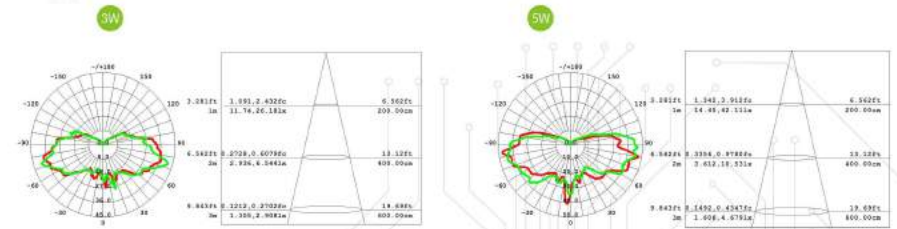

Light the future

MICHELLE SERIES LED CANDLE BULB

Material	Ceramic+Glass	
Lamp Holder	E14	
Lifespan	25000 hours	
Power ±10%	3W	
Voltage	110/220V	
PF	>0.5	
Ra	≥80	≥70
CCT	3000K	5500K
Luminous flux	220lm ± 10%	240lm ± 10%
Power Equivalent Incandescent bulb	15W	

Material	Ceramic+Glass	
Lamp Holder	E14	
Lifespan	25000 hours	
Power ±10%	5W	
Voltage	176-264V	
PF	>0.5	
Ra	≥80	≥70
CCT	3000K	5500K
Luminous flux	380lm ± 10%	400lm ± 10%
Power Equivalent Incandescent bulb	25W	

Material	Ceramic+Glass	
Lamp Holder	E14	
Lifespan	25000 hours	
Power ±10%	3W	
Voltage	110/220V	
PF	>0.5	
Ra	≥80	≥70
CCT	3000K	5500K
Luminous flux	220lm ± 10%	240lm ± 10%
Power Equivalent Incandescent bulb	15W	

MICHELIA SERIES LED CANDLE BULB

Material	PC+Al	
Lamp Holder	E14	
Lifespan	15000 hours	
Power ±10%	3W	5W
Voltage	100-264V	
PF	>0.5	
Ra	≥80	
CCT	2700K/3000K	
Luminous flux	250lm	325lm
Power Equivalent Incandescent bulb	15W	

Material	PC+Al	
Lamp Holder	E14	
Lifespan	15000 hours	
Power ±10%	3W	5W
Voltage	100-264V	
PF	>0.5	
Ra	≥80	
CCT	2700K/3000K	
Luminous flux	250lm	325lm
Power Equivalent Incandescent bulb	15W