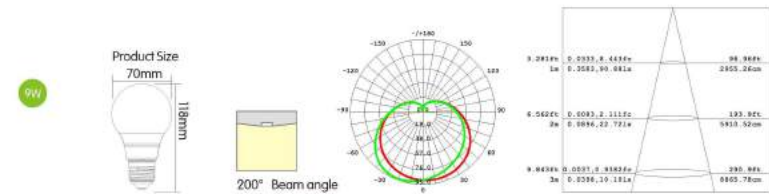

CARNATION SERIES LED BULB