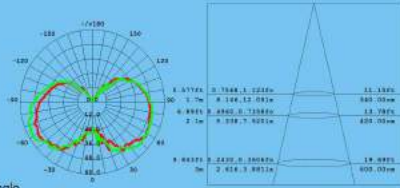

250° Beam angle