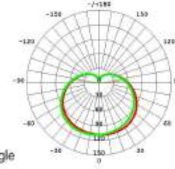

3W

Product Size
50mm

180° Beam angle

ORCHID SERIES LED BULB

5W

Product Size
55mm

180° Beam angle

7W

Product Size
60mm

220° Beam angle

9W

Product Size
60mm

220° Beam angle

12W

Product Size
72mm

230° Beam angle