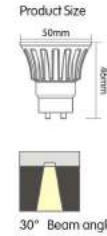

Light the future

PERAL SERIES LED SPOTLIGHT

Material	Al
Lamp Holder	GU10
Dimmable	YES
Lifespan	35000 hours
Power	5W
Voltage	AC 120V/220V
PF	0.7
Ra	> 80
CCT	3000K 6500K
Luminous flux	280lm 330lm

Material	Al
Lamp Holder	GU5.3
Dimmable	NO
Lifespan	35000 hours
Power	5W
Voltage	12V AC/DC & 10-30V DC optional
Ra	> 80
CCT	3000K 6500K
Luminous flux	290lm 340lm

TIFFANY SERIES LED SPOTLIGHT

Material	Ceramic
Lamp Holder	MR16 GU5.3
Lifespan	25000 hours
Power	3.5W
Voltage	12V AC/DC
Ra	> 80
CCT	2700K 3000K
Luminous flux	200lm 200lm

Material	Ceramic
Lamp Holder	MR16 GU10
Lifespan	25000 hours
Power	3.5W
Voltage	12V AC/DC
PF	> 0.5
Ra	> 80
CCT	2700K 3000K
Luminous flux	200lm 200lm