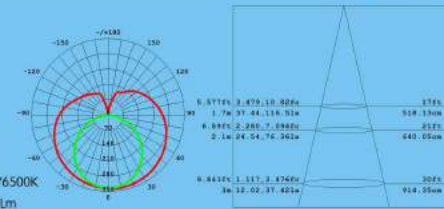

Material	Glass			
Lamp Holder	G13			
Lifespan	15000 hours			
Voltage	90-264V			
PF	≥0.9			
Ra	≥70			
Power	8W	12W	18W	20W
CCT	3000K/6500K	3000K/6500K	3000K/6500K	3000K/6500K
Luminous flux	≥800lm	≥1200lm	≥1650lm	≥1800lm