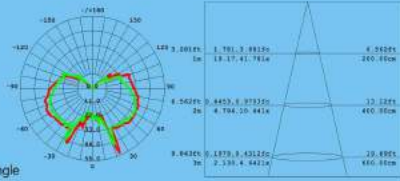

Light the future

MICHELLE SERIES LED CANDLE BULB

Material	Ceramic+Glass	
Lamp Holder	E14	
Lifespan	25000 hours	
Power ±10%	3W	
Voltage	110/220V	
PF	>0.5	
Ra	≥80	≥70
CCT	3000K	5500K
Luminous flux	220lm ± 10%	240lm ± 10%
Power Equivalent Incandescent bulb	15W	

250° Beam angle