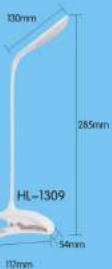

Model No.	HL-1308
Color	White
Voltage	12V
Wattage	2W
CCT	5000-6500K
CRI(Ra)	70
Material	ABS
Wire Length	1.2m

Free twisted silicone tube

Antiskid base

POWER SUPPLY

Model No.	HL-1309
Color	White
Voltage	220V
Wattage	2W
CCT	5000-6500K
CRI(Ra)	80
Material	ABS
Wire Length	1.2m

ABS Plastic