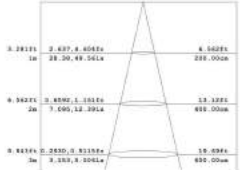

3W

Product Size
50mm

180° Beam angle

ORCHID SERIES LED BULB

5W

Product Size
55mm

180° Beam angle

7W