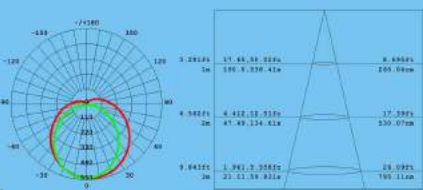

Material	PC&AL					
Lamp Holder	G13					
Lifespan	25000 hours					
Voltage	100-264V					
PF	≥ 0.9					
Power	12W	18W	24W			
Ra	>80	>70	>80	>70	>80	>70
CCT	3000K	6500K	3000K	6500K	3000K	6500K
Luminous flux	1020 lm	1200 lm	1620 lm	1900 lm	2040 lm	2400 lm