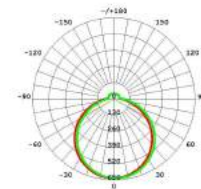

Light the future

GRACES SERIES LED CEILING LAMP

Material PMMA
Voltage 220V
Ra 80
Power 12W/16W/22W
CCT 3000K
luminous efficacy 70lm/W

ASTERIA SERIES LED CEILING LAMP

Material PMMA
Voltage AC176-264V
Ra 80
Power 12W/18W/24W
CCT 3000K/5000K/6000K
luminous efficacy 70lm/W
Control Infrared sensing/Sound control

LUNA SERIES LED CEILING LAMP

Material PMMA
Ra 80
luminous efficacy 70lm/W
Power 18W 24W 40W
Voltage 220V 220V AC176-264V
CCT 5000K 5000K 3000K/4000K/6000K (Dimmable)

ADMIRE SERIES LED CEILING LAMP

Material PMMA
Voltage AC176-264V
Ra 80
Power 24W
CCT 3000K/4500K/6000K/ Night light mode(Dimmable)
luminous efficacy 70lm/W