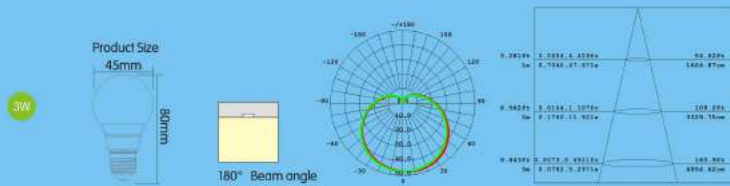

Light the future

CARNATION SERIES LED BULB

Material	PC+Al									
Lamp Holder	E27/B22									
Lifespan	25000 hours									
Voltage	100-264V									
Power ±10%	3W	5W	7W	9W	12W					
PF	≥0.12	≥0.12	≥0.45	≥0.5	≥0.5					
Ra	>80	>70	>80	>70	>80	>70	>80	>70	>80	>70
CCT	2700K	6500K	2700K	6500K	2700K	6500K	2700K	6500K	2700K	6500K
Luminous flux	200 lm	240 lm	350 lm	400 lm	510 lm	560 lm	510 lm	560 lm	900 lm	960 lm
Power Equivalent Incandescent bulb	25W	40W	40W	60W	60W					

CARNATION SERIES LED BULB