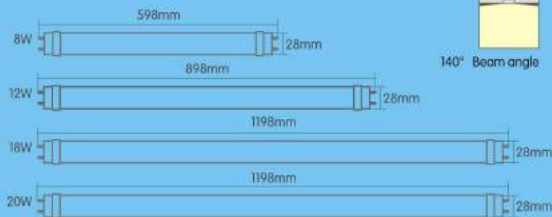

Light the future

SURYA SERIES

T5 LED TUBE

Material	PC							
Lifespan	15000 hours							
Voltage	100V-240V							
PF	≥0.5		≥0.9		≥0.9			
Power	4W	10W	18W					
Ra	≥70	≥80	≥70	≥80	≥70	≥80		
CCT	3000K	6500K	3000K	6500K	3000K	6500K		
Luminous flux	320lm	370lm	760lm	900lm	1440lm	1670lm		

AUGE SERIES

T8 LED TUBE

Material	Glass			
Lamp Holder	G13			
Lifespan	15000 hours			
Voltage	90-264V			
PF	≥0.9			
Ra	≥70			
Power	8W	12W	18W	20W
CCT	3000K/6500K	3000K/6500K	3000K/6500K	3000K/6500K
Luminous flux	≥800lm	≥1200lm	≥1650lm	≥1800lm

SELENE SERIES

T8 LED TUBE

Material	PC	PC
Lamp Holder	G13	G13
Lifespan	50000 hours	50000 hours
Power	10W	18W
Voltage	100-264V	100-264V
PF	≥0.9	≥0.9
Ra	>80	>80
CCT	3000K/4000K/5000K	3000K/4000K/5000K
Color	Milky	Transparent
Luminous flux	1000 lm	1800 lm
		1900 lm

AGLAI A SERIES

T8 LED TUBE

Material	PC+Al		PC+Al		PC+Al		PC+Al	
Lamp Holder	G13		G13		G13		G13	
Lifespan	5000 hours		5000 hours		5000 hours		5000 hours	
Voltage	100-264V		100-264V		100-264V		100-264V	
PF	≥0.9		≥0.9		≥0.9		≥0.9	
Ra	>80		>80		>80		>80	
Power	12W	18W	24W	36W	18W	24W	36W	36W
CCT	3000K	6500K	3000K	6500K	3000K	6500K	3000K	6500K
Luminous flux	1200 lm	1320 lm	1800 lm	1980 lm	2400 lm	2650 lm	3600 lm	3600 lm