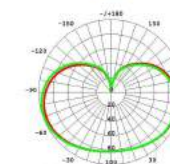

E26

Lifespan	25000 hours
Wattage	10W
Voltage	96-132 V/176-264V
PF	≥ 0.9
Ra	≥ 80
CCT	2700K 4000K 5000K
Luminous flux	800 lm 830 lm 850 lm
Power Equivalent Incandescent bulb	60W

280° Beam angle

8W

10W

INDOOR LIGHTING