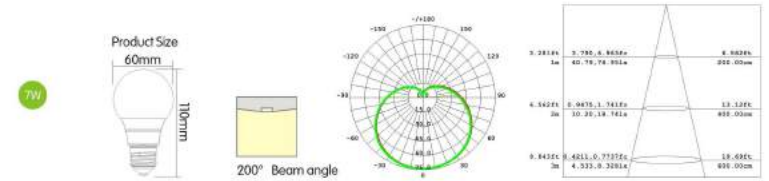

CARNATION SERIES LED BULB