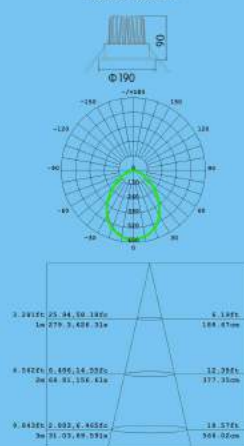

18W (6")
Product Size(mm)

INDOOR LIGHTING