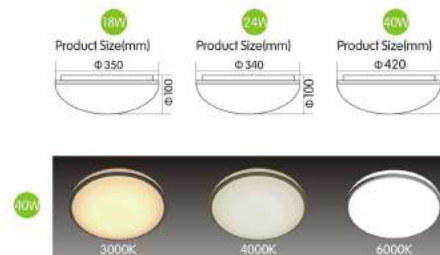

Light the future

GRACES SERIES LED CEILING LAMP

Material PMMA
Voltage 220V
Ra 80
Power 12W/16W/22W
CCT 3000K
luminous efficacy 70lm/W

ASTERIA SERIES LED CEILING LAMP

Material PMMA
Voltage AC176-264V
Ra 80
Power 12W/18W/24W
CCT 3000K/5000K/6000K
luminous efficacy 70lm/W
Control Infrared sensing/Sound control

LUNA SERIES LED CEILING LAMP

Material PMMA
Ra 80
luminous efficacy 70lm/W
Power 18W 24W 40W
Voltage 220V 220V AC176-264V
CCT 5000K 5000K 3000K/4000K/6000K (Dimmable)

ADMIRE SERIES LED CEILING LAMP

Material PMMA
Voltage AC176-264V
Ra 80
Power 24W
CCT 3000K/4500K/6000K/ Night light mode(Dimmable)
luminous efficacy 70lm/W