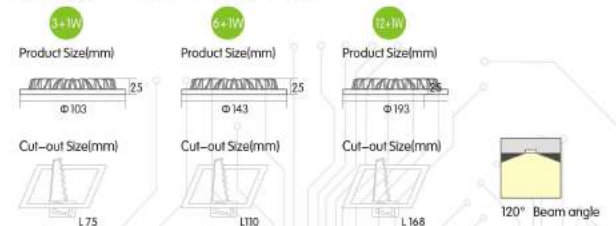

Voltage	AC90-265V		
PF	0.9		
Ra	70		
CCT	3000K+blue/4000K+blue/6500K+blue		
Power	3+1W	6+1W	12+1W
Luminous flux	165lm	395lm	900lm