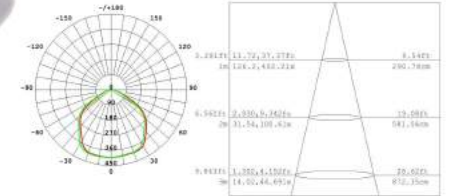

SPHINX SERIES LED BR LIGHT