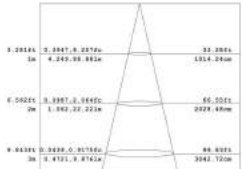

7W

Product Size
60mm

220° Beam angle