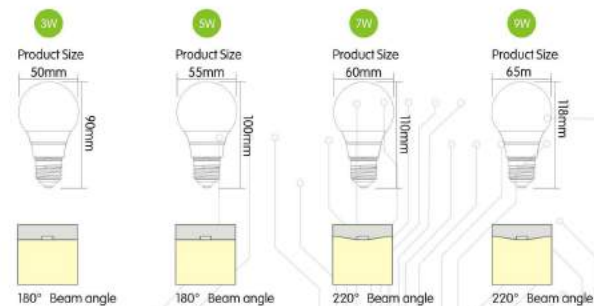

Material	PC			
Lamp Holder	E27/B22			
Lifespan	10000 hours			
Voltage	3W			
Power ±10%	100-264V	5W	7W	9W
PF	0.5	0.5	0.5	>0.9
Ra	>80 >80	>80 >80	>80 >80	>80 >80
CCT	3000K 6500K	3000K 6500K	3000K 6500K	3000K 6500K
Luminous flux	180 lm 190 lm	270 lm 280 lm	440 lm 460 lm	610 lm 640 lm
Power Equivalent Incandescent bulb	25W	40W	40W	60W