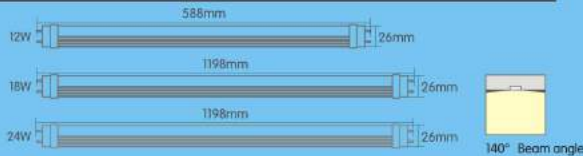

GLORY SERIES T8 LED TUBE