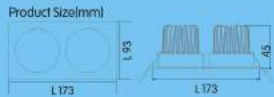

Material: PC&Al
Light source: SANAN COB
Lifespan: 30000 hours
Voltage: AC 176-264V
Ra: 80
PF: 0.5
Power: 2 x 6W
CCT: 3000K-5000K
Luminous flux: 840lm-900lm

30° Beam angle

Product Size(mm)

Cut-out Size(mm)

155mm*75mm