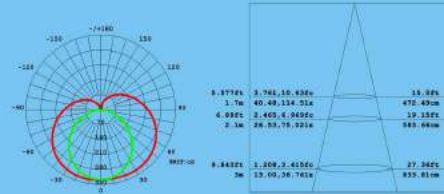

AUGE SERIES

T8 LED TUBE