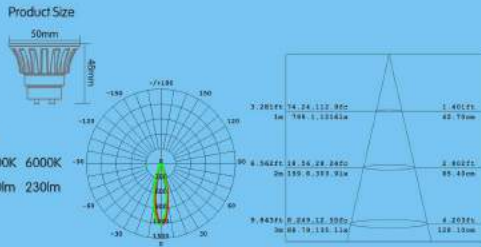

Light the future

VORTEX SERIES LED SPOTLIGHT

Material	Al & PC					
Lamp Holder	GU10					
Dimmable	NO					
Voltage	100-240V					
PF	> 0.45					
Ra	> 80					
Power	3W					
CCT	3000-3500K	4000-4500K	6000-6500K	3000-3500K	4000-4500K	6000-6500K
Luminous flux	180lm	200lm	220lm	280lm	300lm	340lm

Material	Al & PC					
Lamp Holder	GU5.3					
Dimmable	NO					
Ra	> 80					
Voltage	AC/DC 12V					
Power	3W					
CCT	3000-3500K	4000-4500K	6000-6500K	3000-3500K	4000-4500K	6000-6500K
Luminous flux	180lm	200lm	220lm	280lm	300lm	340lm

AJAX SERIES LED SPOTLIGHT

Material	Al & PC					
Lamp Holder	GU5.3					
Lifespan	15000 hours					
Dimmable	NO					
Voltage	AC/DC 12V					
Ra	> 80					
Power	3W					
CCT	3000K 6000K	3000K 6000K	3000K 6000K	3000K 6000K	3000K 6000K	3000K 6000K
Luminous flux	150lm	160lm	220lm	230lm	230lm	230lm