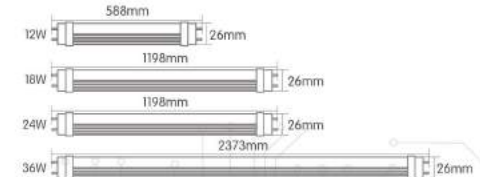

AGLAI A SERIES

T8 LED TUBE

Material	PC+Al		PC+Al		PC+Al		PC+Al	
Lamp Holder	G13		G13		G13		G13	
Lifespan	5000 hours		5000 hours		5000 hours		5000 hours	
Voltage	100-264V		100-264V		100-264V		100-264V	
PF	≥0.9		≥0.9		≥0.9		≥0.9	
Ra	>80		>80		>80		>80	
Power	12W	18W	24W	36W	18W	24W	36W	36W
CCT	3000K	6500K	3000K	6500K	3000K	6500K	3000K	6500K
Luminous flux	1200 lm	1320 lm	1800 lm	1980 lm	2400 lm	2650 lm	3600 lm	3600 lm