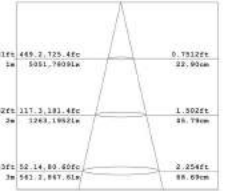

Material	PC&Al
Color	White
Light source	TSMC COB
Lifespan	25000 hours
Voltage	AC220-240V
PF	0.5
Power	3W
CCT	3000K 6000K
Luminous flux	90lm 100lm
Ra	>80 >70