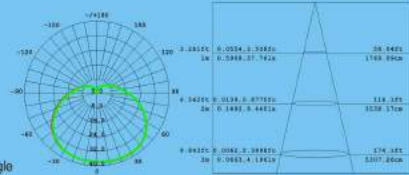

Material	PC+Al									
Lamp Holder	E27/B22									
Lifespan	15000 hours									
Voltage	100~264V									
Power ± 10%	3W	5W	7W	9W	12W					
PF	>0.5	>0.5	>0.9	>0.9	>0.9					
Ra	>80	>70	>80	>70	>80	>70	>80	>70	>80	>80
CCT	3000K	6500K	3000K	6500K	3000K	6500K	3000K	6500K	3000K	6500K
Luminous flux	240 lm	280 lm	420 lm	450 lm	600 lm	630 lm	760 lm	800 lm	950 lm	1000 lm
Power Equivalent Incandescent bulb	25W	40W	40W	40W	60W	75W				

3W

Product Size
50mm

180° Beam angle