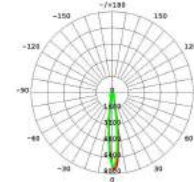

Material	PC&Al
Color	White
Light source	TSMC COB
Lifespan	25000 hours
Voltage	AC220-240V
PF	0.5
Power	3W
CCT	3000K 6000K
Luminous flux	90lm 100lm
Ra	>80 >70