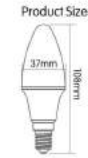

Material	PC+Al	
Lamp Holder	E14	
Lifespan	15000 hours	
Power ±10%	3W	5W
Voltage	100-264V	
PF	>0.5	
Ra	≥80	
CCT	2700K/3000K	
Luminous flux	250lm	325lm
Power Equivalent Incandescent bulb	15W	

220° Beam angle