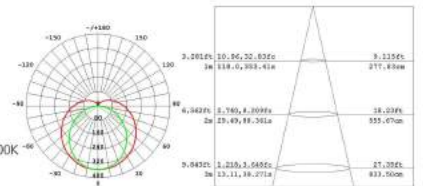

Material	PC			
Lifespan	15000 hours			
Voltage	96V-264V			
PF	≥ 0.5			
Ra	≥ 70			
Power	4W	8W	12W	16W
CCT	3000K/6500K	3000K/6500K	3000K/6500K	3000K/6500K
Luminous flux	280lm	720lm	1000lm	1400lm