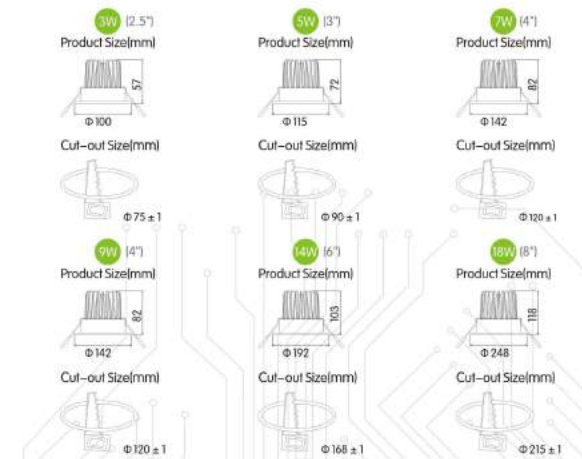

Material	Al & PC
Color	White
Light source	SANAN S730
Lifespan	25000 hours
Voltage	AC100-240V 50/60HZ
Ra	≥ 80

105° Beam angle

PF	≥ 0.5	≥ 0.5	≥ 0.5
Power	3W	5W	7W
CCT	5000K/6000K	3000K	5000K/6000K
Luminous flux	180 ± 30 Lm	170 ± 30 Lm	320 ± 30 Lm
Power	9W	14W	18W
CCT	5000K/6000K	3000K	5000K/6000K
Luminous flux	560 ± 50 Lm	540 ± 50 Lm	1200 ± 100 Lm