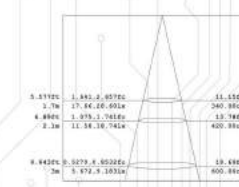

E26

Lifespan	25000 hours
Wattage	10W
Voltage	96-132 V/176-264V
PF	≥ 0.9
Ra	≥ 80
CCT	2700K 4000K 5000K
Luminous flux	800 lm 830 lm 850 lm
Power Equivalent Incandescent bulb	60W

280° Beam angle

8W

10W

INDOOR LIGHTING