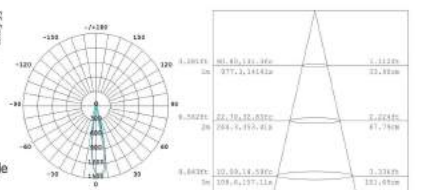

Light the future

PERAL SERIES LED SPOTLIGHT

Material	Al
Lamp Holder	GU10
Dimmable	YES
Lifespan	35000 hours
Power	5W
Voltage	AC 120V/220V
PF	0.7
Ra	> 80
CCT	3000K 6500K
Luminous flux	280lm 330lm

Material	Al
Lamp Holder	GU5.3
Dimmable	NO
Lifespan	35000 hours
Power	5W
Voltage	12V AC/DC & 10-30V DC optional
Ra	> 80
CCT	3000K 6500K
Luminous flux	290lm 340lm

TIFFANY SERIES LED SPOTLIGHT

Material	Ceramic
Lamp Holder	MR16 GU5.3
Lifespan	25000 hours
Power	3.5W
Voltage	12V AC/DC
Ra	> 80
CCT	2700K 3000K
Luminous flux	200lm 200lm

Material	Ceramic
Lamp Holder	MR16 GU10
Lifespan	25000 hours
Power	3.5W
Voltage	12V AC/DC
PF	> 0.5
Ra	> 80
CCT	2700K 3000K
Luminous flux	200lm 200lm