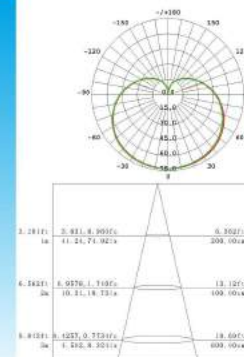

Light the future

DAISY SERIES LED BULB