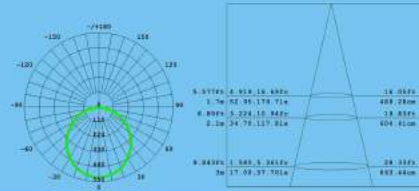

Light the future

HEMERA SERIES LED PANEL LIGHT

Installation	Recessed/Ceiling/Pendent				
Material	PMMA & Al				
Color	Silver				
Lifespan	30000 hours				
Voltage	AC110-240V				
Ra	70				
CCT	3000K-6000K				
Power	14W	24W	40W	40W	65W
PF	0.4	0.4	0.94	0.94	0.9
Light source	SANAN 4014	SANAN 4014	SANAN 3020	SANAN 3020	SANAN 4014
Luminous flux	850lm	1600lm	3000lm	2600lm	4500lm
Product Size	300mm*300mm	300mm*600mm	595mm*595mm	300mm*1200mm	600mm*1200mm
Cut-out Size	280mm*280mm	280mm*580mm	575mm*575mm	280mm*1180mm	580mm*1180mm