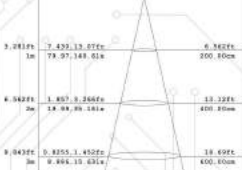

Product Size
60mm

220° Beam angle

9W

Product Size
60mm

220° Beam angle

12W

Product Size
72mm

230° Beam angle