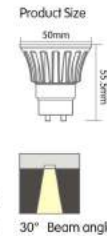

Material	Ceramic
Lamp Holder	MR16 GU10
Lifespan	25000 hours
Power	3.5W
Voltage	12V AC/DC
PF	> 0.5
Ra	> 80
CCT	2700K 3000K
Luminous flux	200lm 200lm