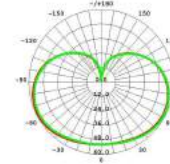

E26

Lifespan	25000 hours
Wattage	10W
Voltage	96-132 V/176-264V
PF	≥ 0.9
Ra	≥ 80
CCT	2700K 4000K 5000K
Luminous flux	800 lm 830 lm 850 lm
Power Equivalent Incandescent bulb	60W

280° Beam angle

8W

10W

INDOOR LIGHTING