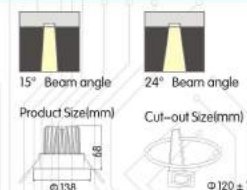

Power: 15W
CCT: 6500k, 4000k, 3000k
Luminous flux: 1250 $\pm$ 150 Lm, 1220 $\pm$ 150 Lm, 1150 $\pm$ 150 Lm
PF: ≥ 0.9