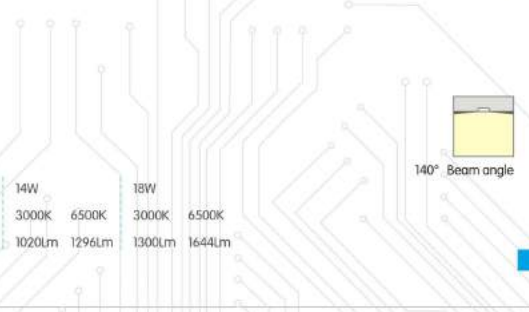

Material	PC&AL							
Lifespan	15000 hours							
Voltage	100V-264V							
PF	≥ 0.9							
Ra	≥ 70							
Power	6W	10W	14W	18W	6W	10W	14W	18W
CCT	3000K	6500K	3000K	6500K	3000K	6500K	3000K	6500K
Luminous flux	430lm	540lm	680lm	864lm	1020lm	1296lm	1300lm	1644lm