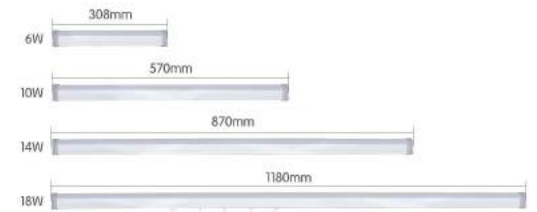

EOS SERIES T5 LED TUBE