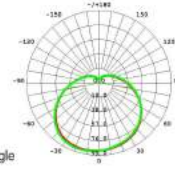

7W

Product Size
60mm

220° Beam angle