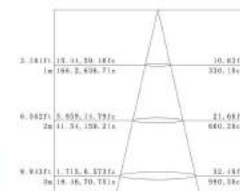

Light the future

GRACES SERIES LED CEILING LAMP

Material PMMA
Voltage 220V
Ra 80
Power 12W/16W/22W
CCT 3000K
luminous efficacy 70lm/W

ASTERIA SERIES LED CEILING LAMP

Material PMMA
Voltage AC176-264V
Ra 80
Power 12W/18W/24W
CCT 3000K/5000K/6000K
luminous efficacy 70lm/W
Control Infrared sensing/Sound control

LUNA SERIES LED CEILING LAMP

Material PMMA
Ra 80
luminous efficacy 70lm/W
Power 18W 24W 40W
Voltage 220V 220V AC176-264V
CCT 5000K 5000K 3000K/4000K/6000K (Dimmable)

ADMIRE SERIES LED CEILING LAMP

Material PMMA
Voltage AC176-264V
Ra 80
Power 24W
CCT 3000K/4500K/6000K/ Night light mode(Dimmable)
luminous efficacy 70lm/W