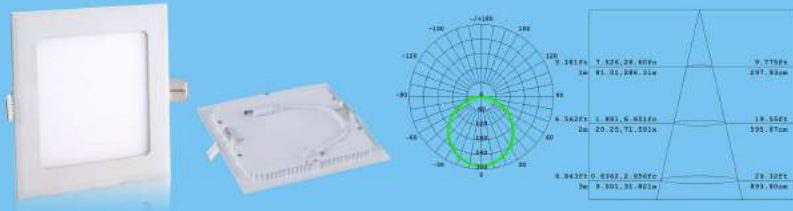

Light the future

KIRA SERIES LED PANEL LIGHT