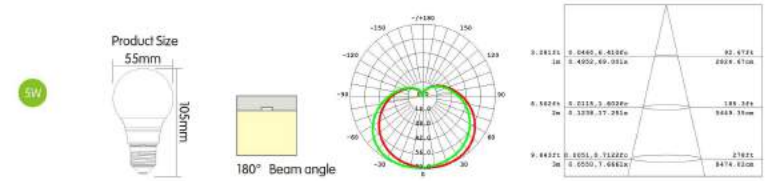

CARNATION SERIES LED BULB