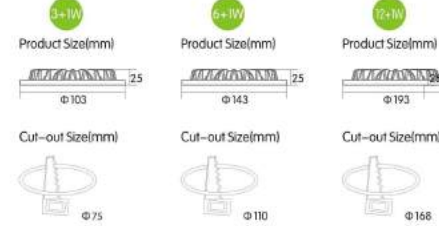

DRIVER:

POWER LINE:

CLIPS AND SILICONE CASE:

BLANCHE SERIES LED PANEL LIGHT

Voltage	AC90-265V		
PF	0.9		
Ra	70		
CCT	3000K+blue/4000K+blue/6500K+blue		
Power	3+1W	6+1W	12+1W
Luminous flux	165lm	395lm	900lm