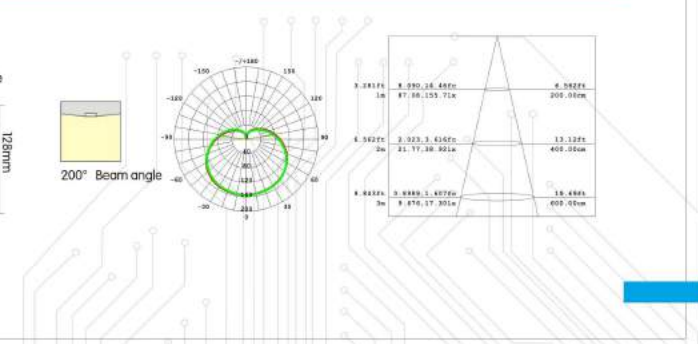

CARNATION SERIES LED BULB