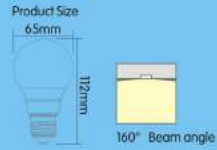

Product Size

360° Beam angle

Light the future

SMART SERIES LED BULB

Control via Bluetooth

SPECIFICATION:

Color Temperature	RGB+Day light(5000k)+Warm White(2700k)
Rated Power	6.3W ± 0.5W/Day light/Warm White: 2W ± 0.3W(RGB)
Input Voltage	AC100-264V
Power Factor	> 0.5
Input Frequency	48hz-63hz
Lumen output	> 480lm
Luminous Efficiency	> 80lm/W
CRi	> 80
Lifespan	> 25000hours
Lamp Holder	E26/E27