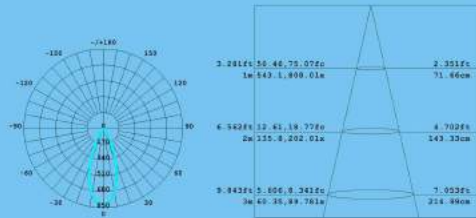

Light the future

JANUS SERIES RECESSED LIGHT

Material: PC&Al
Light source: SANAN COB
Lifespan: 30000 hours
Voltage: AC 176-264V
Ra: 80
PF: 0.5
Power: 1 x 6W
CCT: 3000K-5000K
Luminous flux: 420lm-450lm

30° Beam angle

Product Size(mm)

Cut-out Size(mm)

75

Material: PC&Al
Light source: SANAN COB
Lifespan: 30000 hours
Voltage: AC 176-264V
Ra: 80
PF: 0.5
Power: 2 x 6W
CCT: 3000K-5000K
Luminous flux: 840lm-900lm

30° Beam angle

Product Size(mm)

Cut-out Size(mm)

155mm*75mm

INDOOR LIGHTING